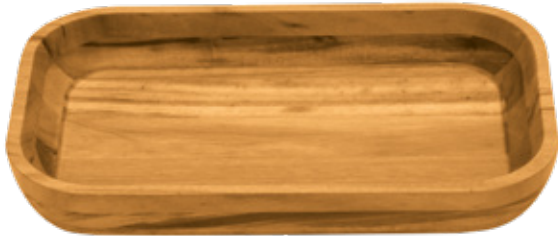

10022/100
450x300x55 mm | 17.7x11.8x2.2 inches
Gamela retangular
Wooden rectangular serving dish
Fuente de madera retangular