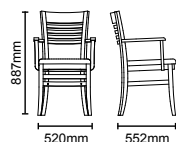

Cadeira com Braços com Estofado Paris–Marie

Paris–Marie Upholstered Chair with Arms
Silla con Brazo y con Tapizado Paris–Marie

Amêndoa / Almond / Almendra	Tabaco / Tobacco / Tabaco
14101/131 – Bege / Beige / Beige	14101/431 – Bege / Beige / Beige
14101/134 – Café / Coffee / Café	14101/434 – Café / Coffee / Café
14101/135 – Preto / Black / Negro	14101/435 – Preto / Black / Negro
14101/136 – Vinho / Wine / Vino	14101/436 – Vinho / Wine / Vino
14101/138 – Verde / Green / Verde	14101/438 – Verde / Green / Verde

↑ 887 ↔ 520 ↗ 552 mm
↑ 32.7 ↔ 17.7 ↗ 20.6 inches